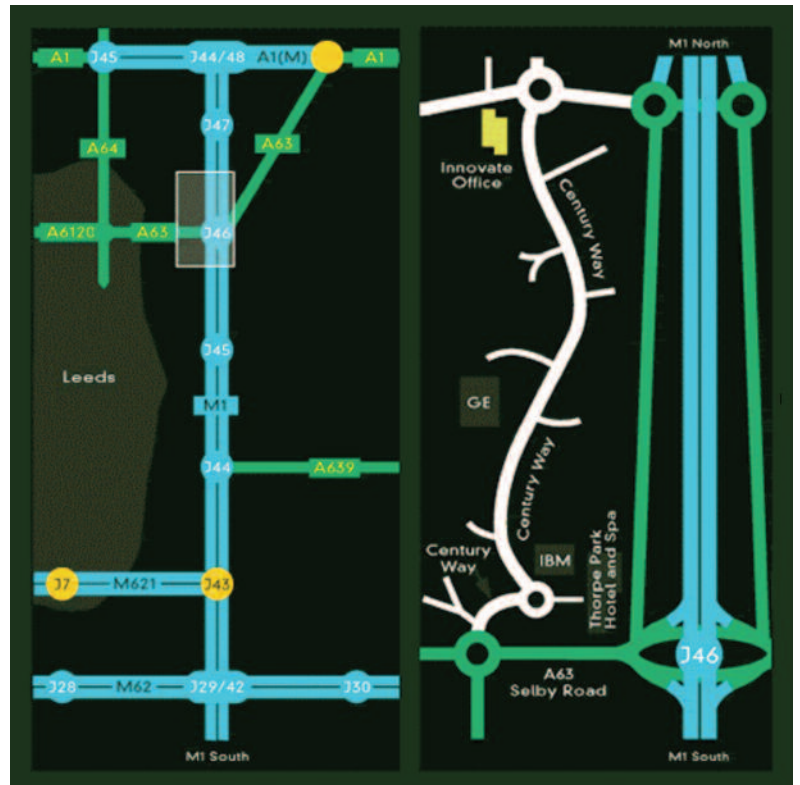

**Exclusive
Human Resources Limited**
4100 Park Approach
Thorpe Park
Leeds
LS15 8GB

Tel: 0113 243 0900
Email: info@exclusivehr.com
www.exclusivehr.com

Directions

From M1

- Leave the M1 at J46
- At the roundabout, travelling Northbound take the 2nd exit; travelling Southbound take the 4th exit onto slip road.
- At the next roundabout take the 1st exit in to Thorpe Park
- Next round about take the 2nd exit on to Park Approach
- Then take the 1st left into icon Business Centre car park

From Leeds City Centre

- Follow signs for M621
- After joining the M621 follow signs for M1 South
- Leave the M621 at J7 following signs for A639 to M1 North
- Join the M1 at J44
- Leave the M1 at J46 taking the 2nd exit at the roundabout
- At the next roundabout take the 1st exit in to Thorpe Park
- Next round about take the 2nd exit on to Park Approach
- Then take the 1st left into icon car park

From Garforth Town Centre

- From Garforth town centre follow B6137 Main Street (Southbound)
- At the bottom turn right onto A63 Selby Road
- At the roundabout take the 3rd exit following the A63
- At the next roundabout take the 3rd exit onto slip road
- Next roundabout take the 1st exit in to Thorpe Park
- At the next roundabout take the 2nd exit onto Park Approach
- Then take the 1st left into icon car park